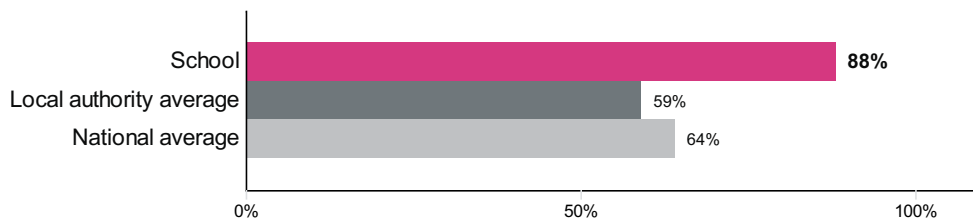

This is the ASP default view

Hogsthorpe Primary Academy (URN: 138749)

Key stage 2

This is provisional data for 2017/18. Any amendments made to this school's data will be reflected when we re-publish the data in a few months. National and local authority benchmarks may also change. Until these changes take effect, you may see differences between data on ASP and Compare school and college performance.

Progress in reading, writing and maths

Reading

Number of pupils = 7

Pupils with adjusted scores = 0

Well above average 11.29

Confidence interval
6.9 to 15.7

Writing

Number of pupils = 7

Pupils with adjusted scores = 0

Well above average 11.17

Confidence interval
6.9 to 15.5

Maths

Number of pupils = 7

Pupils with adjusted scores = 0

Well above average 8.18

Confidence interval
4.2 to 12.2

Reading, writing and maths combined

Percentage of pupils achieving the expected standard or higher

Number of pupils = 8

Percentage achieving the expected standard or higher